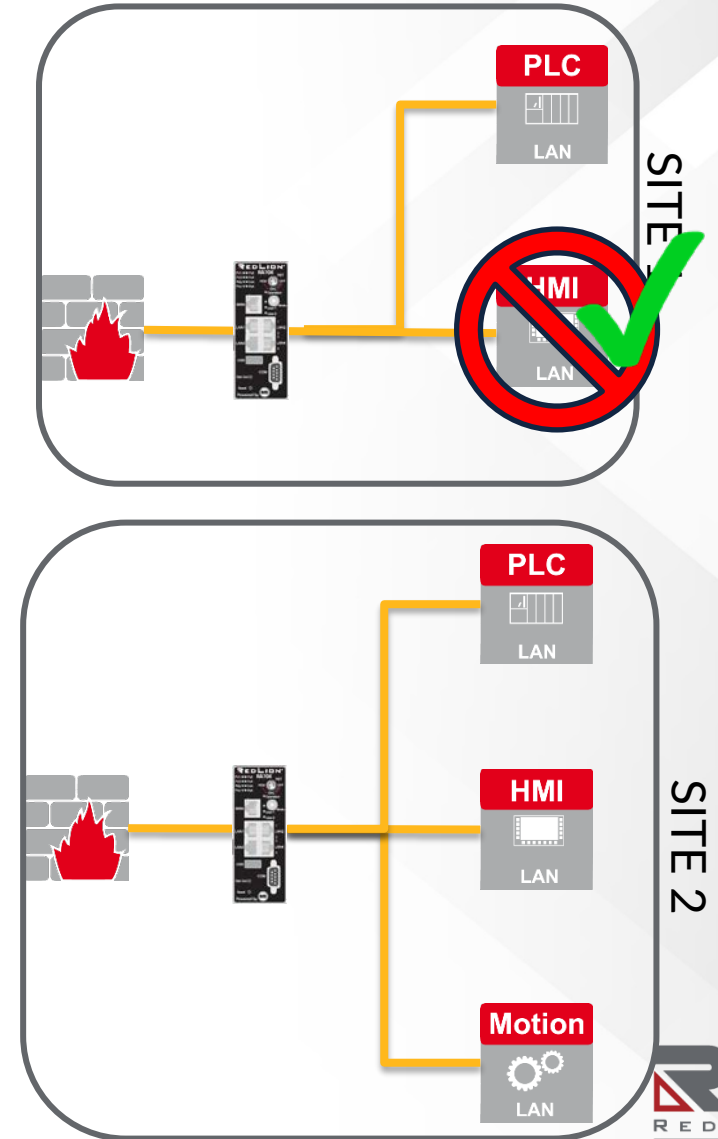

*additional quantities available in increments noted above.

Remote Access and Data Collection Equipment

- **RA50C – Compact Remote Access Router**
 - Establishes a secured connection to RLCONNECT24
 - Easy to deploy in volume
 - Available with Ethernet, Wi-Fi, or Cellular
 - Compact metal case with DIN connector
- **RA70S - Remote Access Router**
 - Remote Access and Data/Alarm Monitoring
 - SIMPLY.connect (3-Step provisioning)
 - Available with Ethernet or Cellular
 - Widgets and Dashboards available
 - Metal case with DIN connector
- **RA70K – Keyed Remote Access Router**
 - Establishes a secured network with our central server
 - User control of connectivity via a key switch
 - Available with Ethernet, Serial, or Cellular
 - Widgets and Dashboards available
 - Compact metal case with DIN connector

**RA50C Compact
Remote Access Router**

**RA70S
Remote Access Router**

**RA70K Keyed
Remote Access Router**

Remote Access and Data Collection Equipment

	RA50C	RA70S	RA70K
Operation			
Remote Access	Y	Y	Y
Data Monitoring	-	Y	Y
Keyed Security Operation	-	-	Y
Physical Connectivity			
Integrated Ethernet Switch	3-Ports	4-Ports	4-Ports
WAN Ethernet Port	Y	Y	Y
Wi-Fi Communication	Opt.	-	-
Cellular Communication	Opt.	Opt.	Opt.
Serial Communication	-	-	Opt.
Tunnel/Security			
RLConnect24	Y	Y	Y
OpenVPN	Y	Y	Y
Ipssec, L2TP,PPTP	-	Y*	Y
SIMPLY.connect	-	Y	Y

RA50C Compact Remote Access Router

RA70K Keyed Remote Access Router

RA70S Remote Access Router

Example of Remote Access

Multi-Location Deployment

Laptop via
RLDIALUP
Software

All-in-one IIoT Solution

IIoT Application Diagram