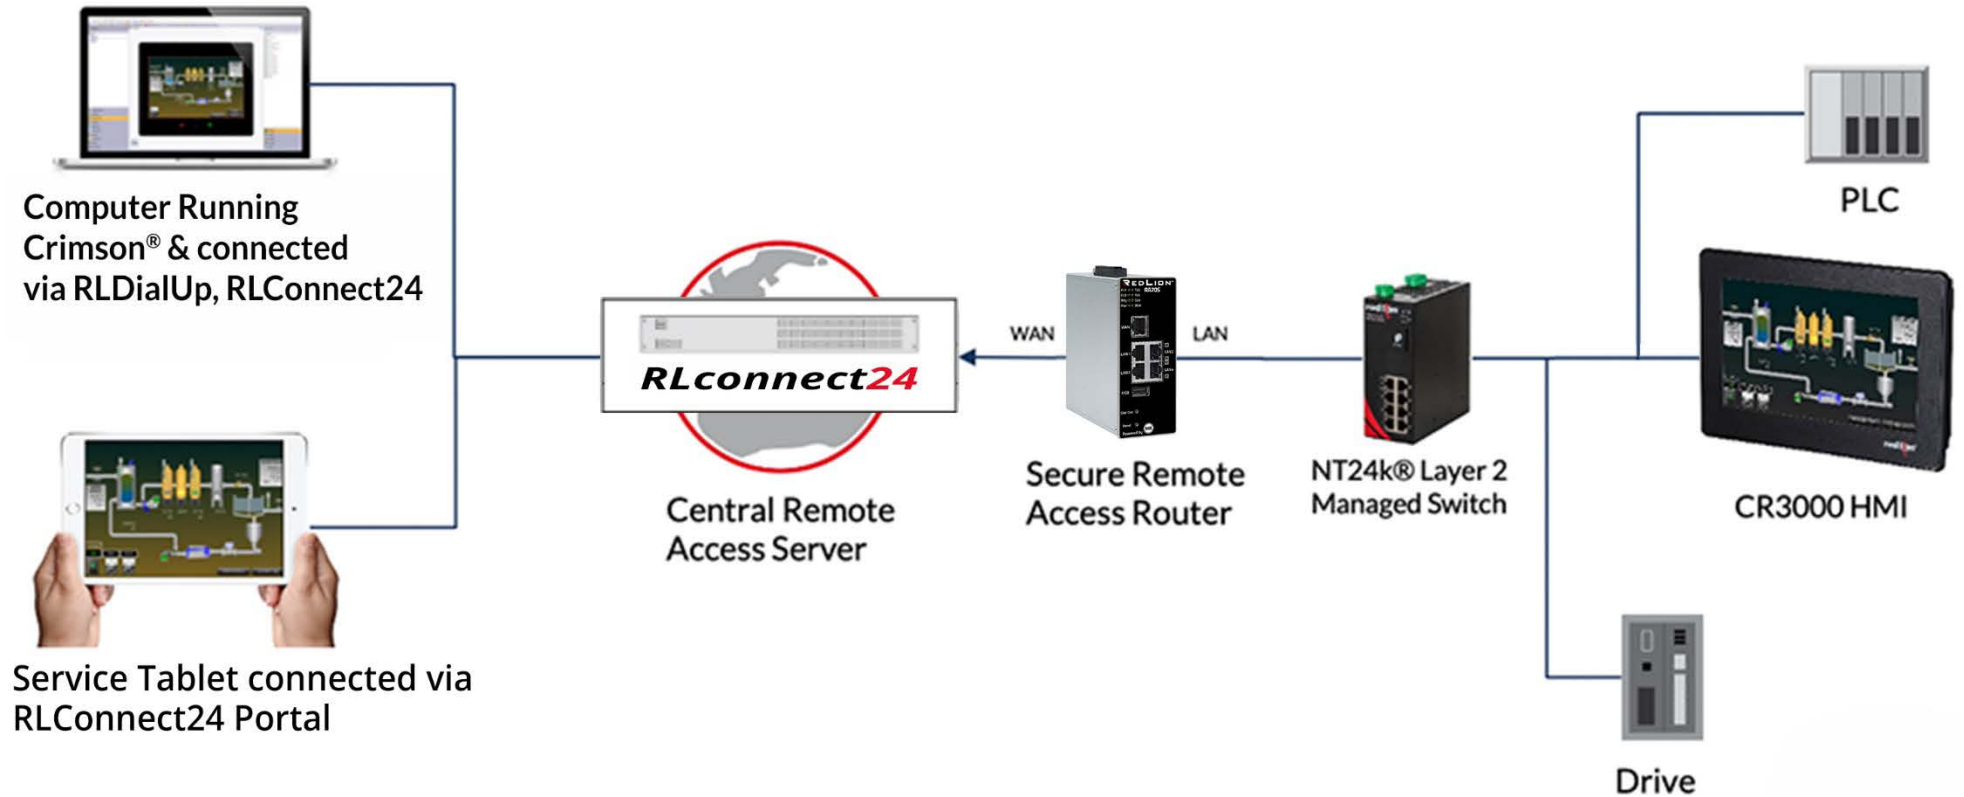

*additional quantities available in increments noted above.

Remote Access and Data Collection Equipment

- **RA50C – Compact Remote Access Router**
 - Establishes a secured connection to RLCONNECT24
 - Easy to deploy in volume
 - Available with Ethernet, Wi-Fi, or Cellular
 - Compact metal case with DIN connector
- **RA70S - Remote Access Router**
 - Remote Access and Data/Alarm Monitoring
 - SIMPLY.connect (3-Step provisioning)
 - Available with Ethernet or Cellular
 - Widgets and Dashboards available
 - Metal case with DIN connector
- **RA70K – Keyed Remote Access Router**
 - Establishes a secured network with our central server
 - User control of connectivity via a key switch
 - Available with Ethernet, Serial, or Cellular
 - Widgets and Dashboards available
 - Compact metal case with DIN connector

**RA50C Compact
Remote Access Router**

**RA70S
Remote Access Router**

**RA70K Keyed
Remote Access Router**

Remote Access and Data Collection Equipment

	RA50C	RA70S	RA70K
Operation			
Remote Access	Y	Y	Y
Data Monitoring	-	Y	Y
Keyed Security Operation	-	-	Y
Physical Connectivity			
Integrated Ethernet Switch	3-Ports	4-Ports	4-Ports
WAN Ethernet Port	Y	Y	Y
Wi-Fi Communication	Opt.	-	-
Cellular Communication	Opt.	Opt.	Opt.
Serial Communication	-	-	Opt.
Tunnel/Security			
RLConnect24	Y	Y	Y
OpenVPN	Y	Y	Y
Ipssec, L2TP,PPTP	-	Y*	Y
SIMPLY.connect	-	Y	Y

RA50C Compact Remote Access Router

RA70K Keyed Remote Access Router

RA70S Remote Access Router

Example of Remote Access

Multi-Location Deployment

Laptop via
RLDIALUP
Software

All-in-one IIoT Solution

IIoT Application Diagram

Unyielding Security

built right in

Instantly leverage built-in, easily configured security for stress-free remote access.

Centralized device management simplifies the complex challenge of keeping watch over deployed assets.