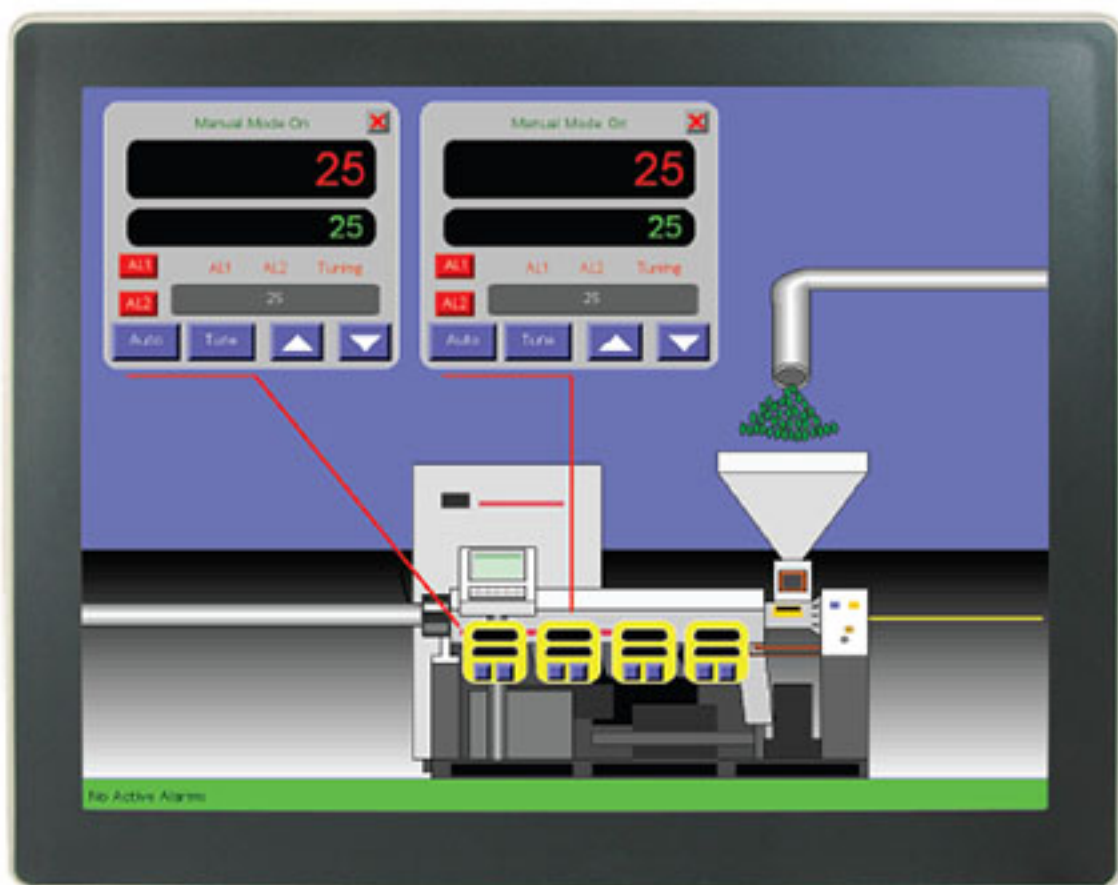

# Multi-zone PID Control

Graphite™ G15  
\*with PID modules installed

Serial

PLC

Serial

Microscan  
Barcode  
Reader

Incoming Raw  
Product Scan

Multi-zone PID Control