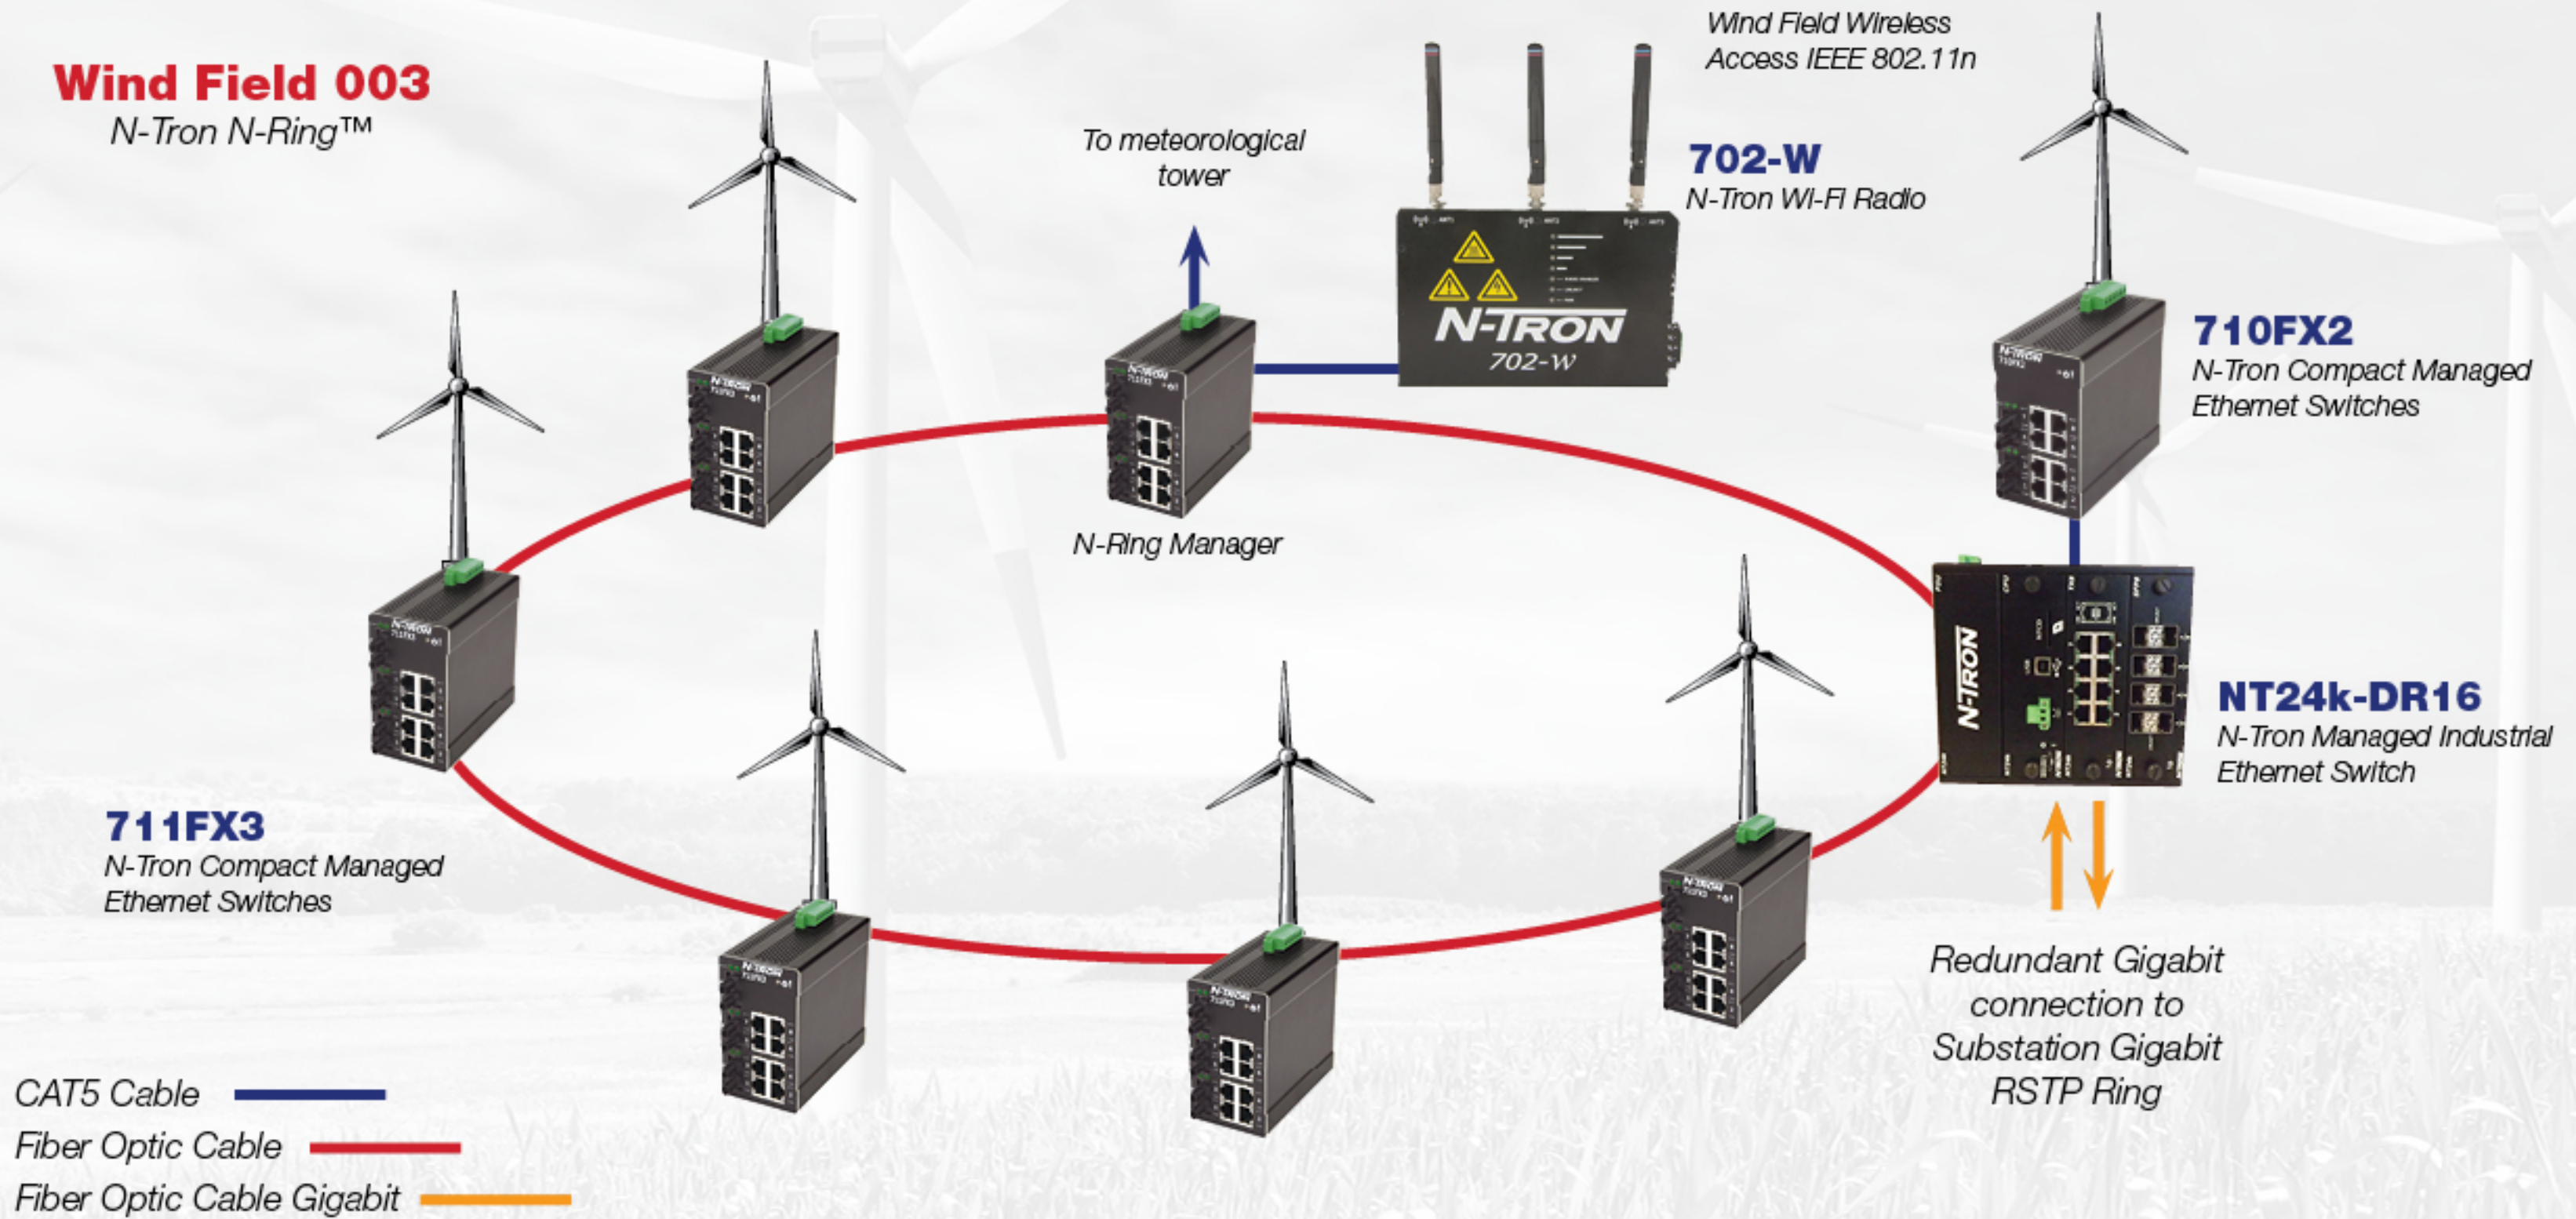

Wind Field 003 N-Tron N-Ring™

Wind Farm Management

- > N-Ring provides 30 ms healing time
- > Fiber link provides immunity to noise
- > Extremely rugged switches prevent downtime
- > Reliability and ease of maintenance
- > Remote monitoring